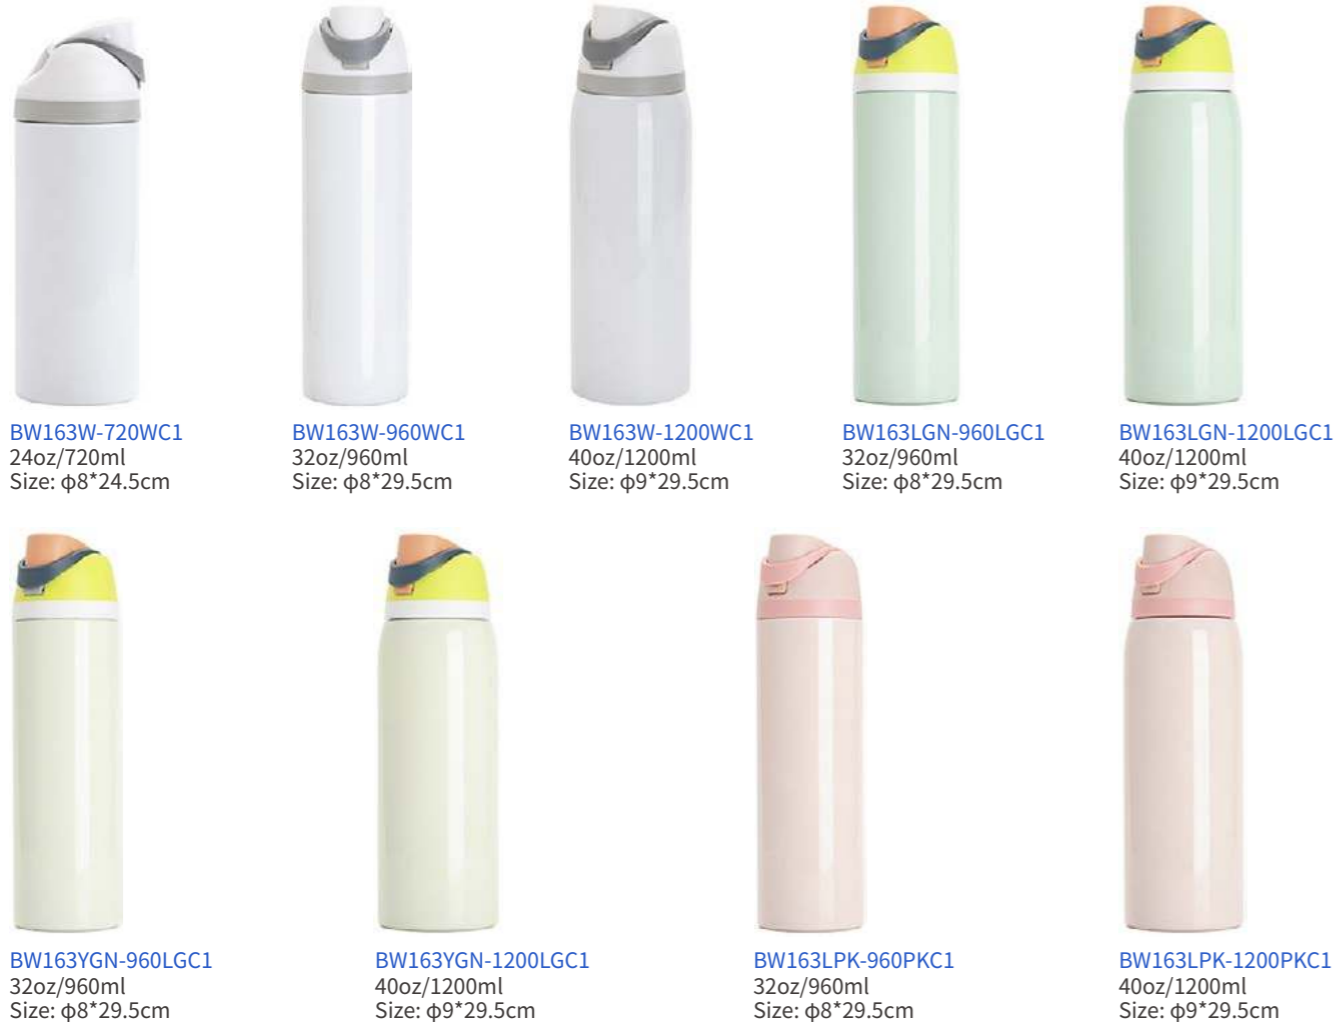

Stainless Steel Water Bottle with Flip One Touch Portable Lid

NEW

BW163W-720WC1
24oz/720ml
Size: φ8*24.5cm

BW163W-960WC1
32oz/960ml
Size: φ8*29.5cm

BW163W-1200WC1
40oz/1200ml
Size: φ9*29.5cm

BW163LGN-960LGC1
32oz/960ml
Size: φ8*29.5cm

BW163LGN-1200LGC1
40oz/1200ml
Size: φ9*29.5cm

BW163YGN-960LGC1
32oz/960ml
Size: φ8*29.5cm

BW163YGN-1200LGC1
40oz/1200ml
Size: φ9*29.5cm

BW163LPK-960PKC1
32oz/960ml
Size: φ8*29.5cm

BW163LPK-1200PKC1
40oz/1200ml
Size: φ9*29.5cm