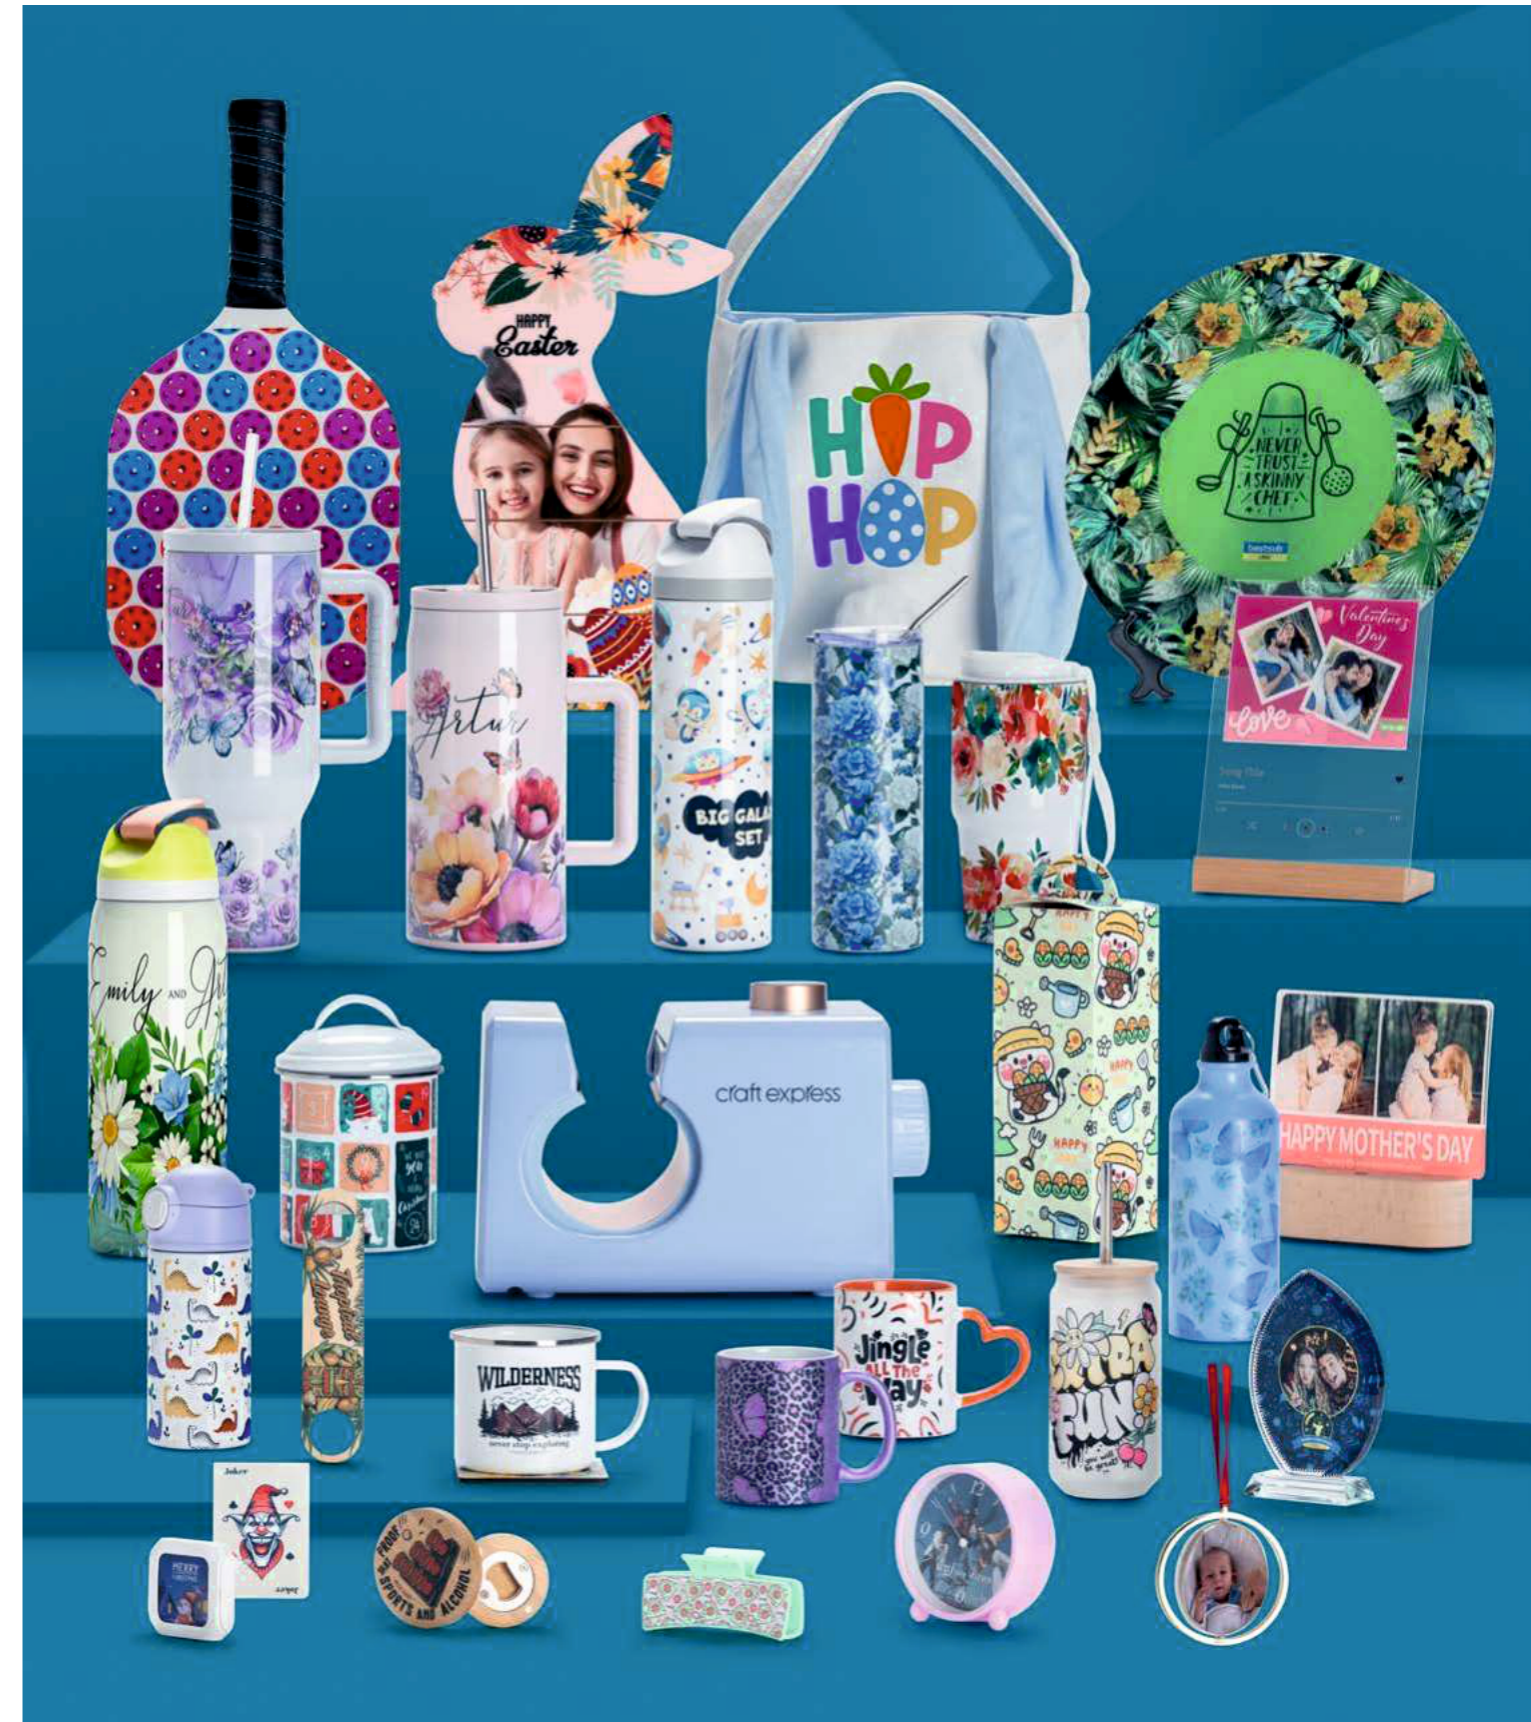

CATALOG 2025

8000+ Sublimation Products shop.bestsublimation24.eu

Craft Express, DTF printing system, engraving materials, UV printing materials, sublimation products

bestsub®
Impress Best Creativity

+48 91 562 78 47
+48 91 562 78 48

+48 665 655 653
+48 534 655 654
+48 534 655 653

+48 91 564 12 98

info@bestsublimation24.eu

shop.bestsublimation.eu

Best Sub Europe Sp. z o.o. Sp. K.

Myśliborska 8
74-240 Lipiany (POLAND)

EVERYTHING FOR **SUBLIMATION** IN ONE PLACE

bestsub®

Copyright © 2000-2025 BestSub Technologies Co Limited All Rights Reserved | 202501

Scan the QR code,
to go to the shop.

shop.bestsublimation24.eu