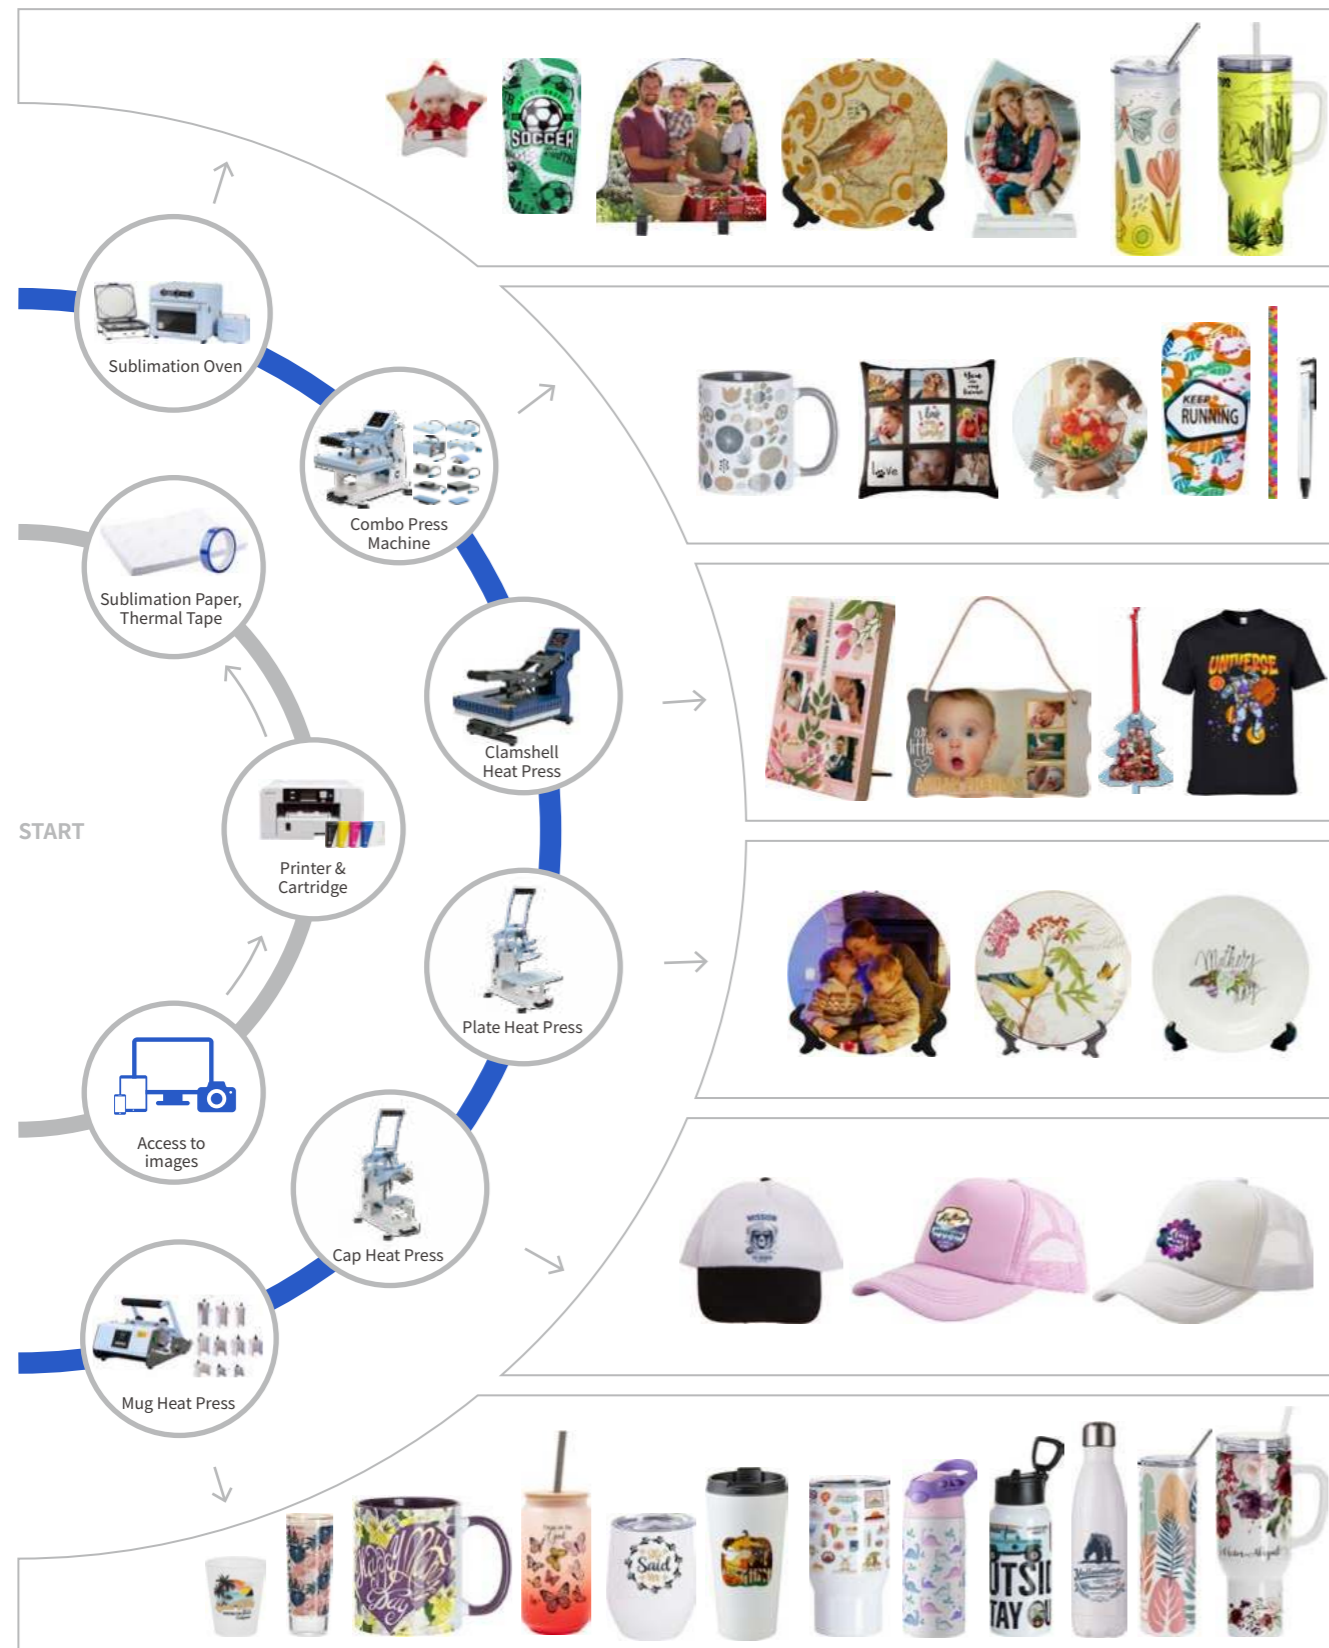

The Process of Sublimation

SG500/SG1000

Kickstart your business with the Sawgrass SG500&SG1000, the only desktop printer designed for sublimation. With low start up and running costs, you'll soon be creating customized products with vibrant HD images - quickly, easily and profitably.

Sawgrass SG500/SG1000 Printer

PRNT500E (A4)   PRNT1000E (A3)

- Enhanced structure and stability
- More eco-friendly
- Higher resolution
- Supports Wi-Fi connection

Sawgrass SubliJet-UHD Ink

SG500INK-BK (Black)   SG500INK-YL (Yellow)   SG500INK-MG (Magenta)   SG500INK-CY (Cyan)

EPSON Sublimation Printer

Notes:
Please do Nozzle Check before your print, if long time no use. If any gaps or faint areas appear in your printout, do the Head Cleaning, till fluent printout you got.
Continuous Ink Supply System(CISS) recommended.

Ink & Ink Cartridges