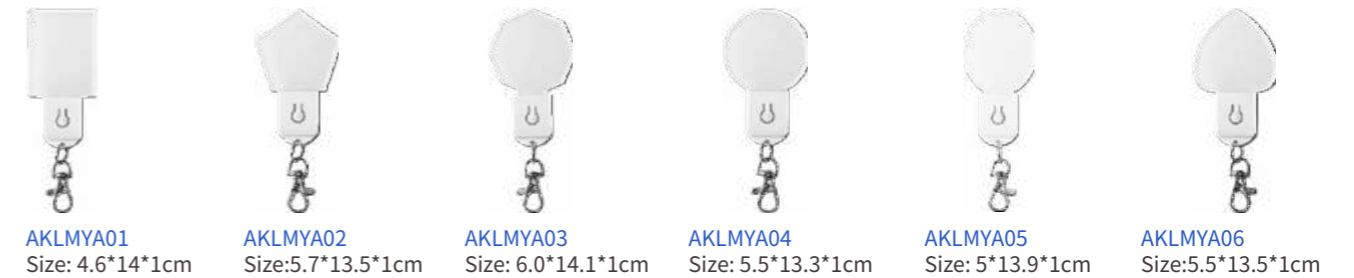

Sublimation LED Acrylic Light Up Keyring

AKLMYA01 Size: 4.6*14*1cm
AKLMYA02 Size: 5.7*13.5*1cm
AKLMYA03 Size: 6.0*14.1*1cm
AKLMYA04 Size: 5.5*13.3*1cm
AKLMYA05 Size: 5*13.9*1cm
AKLMYA06 Size: 5.5*13.5*1cm