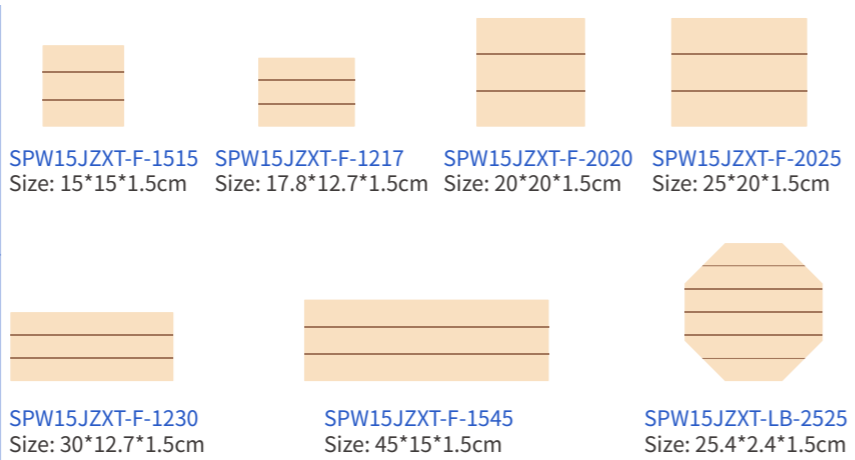

Plywood Sign w/ Stripes

NEW

For sublimation, 15mm thick, single-sided.